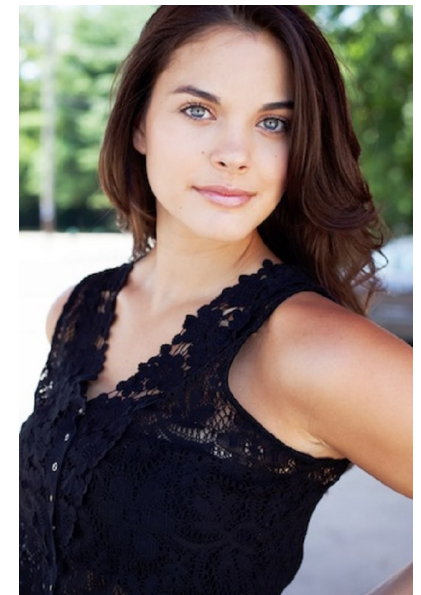

ALYSSA PRITCHETT

Height 5'9" Bust 34" Waist 26.5" Hips 38" Dress 4 US Shoe 9 US
Hair Dark Brown Eyes Blue

AMAX
TALENT / CREATIVE

307 Wilburn Street Nashville TN 37207
Tel: 615.321.6202 | Email: info@amaxtalent.com