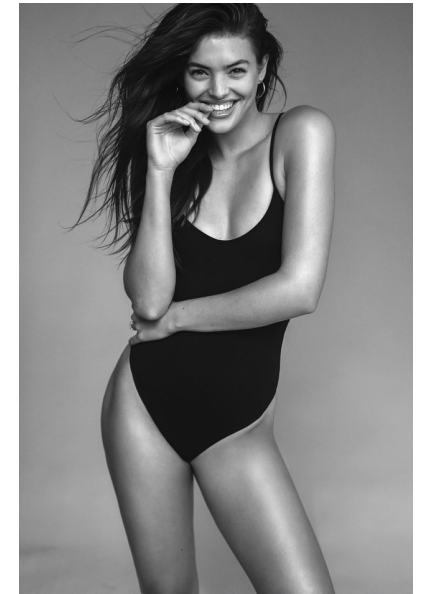

SOFIE ROVENSTINE

Height 6'1" Bust 34" B Waist 26.5" Hips 39.5" Dress 2-4 US Shoe 11 US
Top S Bottom M Hair Brown Eyes Hazel

AMAX
TALENT / CREATIVE

307 Wilburn Street Nashville TN 37207
Tel: 615.321.6202 | Email: info@amaxtalent.com