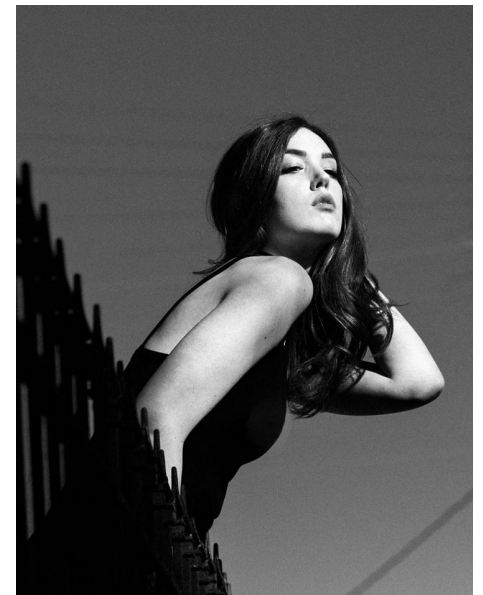

KARA DIXON

Height 5'11" Bust 40" C Waist 31" Hips 42" Dress 8-10 US Shoe 10 US
Top L Hair Brown Eyes Hazel

AMAX
TALENT / CREATIVE

307 Wilburn Street Nashville TN 37207
Tel: 615.321.6202 | Email: info@amaxtalent.com