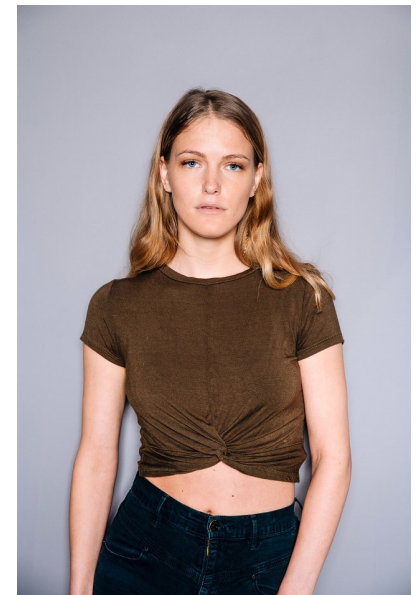

LINDSEY MCCORKEL

Height 5'9" Bust 33" Waist 25" Hips 36.5" Shoe 9 US Hair Blonde
Eyes Blue

AMAX
TALENT / CREATIVE

307 Wilburn Street Nashville TN 37207
Tel: 615.321.6202 | Email: info@amxtalent.com