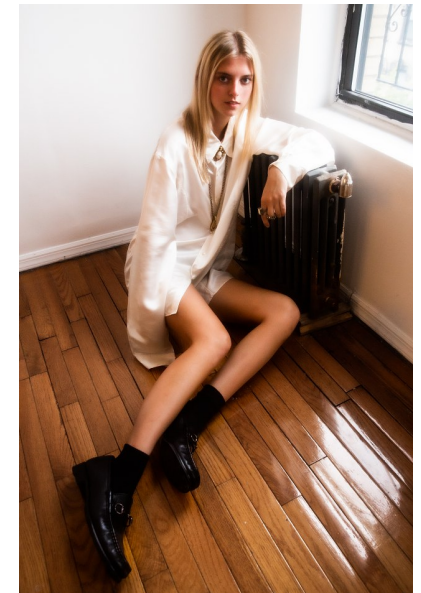

CLARE BALDRIDGE

Height 5'9" Bust 30" A Waist 24" Hips 33.5" Dress 0 US Shoe 8 US
Top S Bottom S Hair Blonde Eyes Blue/Green

AMAX
TALENT / CREATIVE

307 Wilburn Street Nashville TN 37207
Tel: 615.321.6202 | Email: info@amaxtalent.com