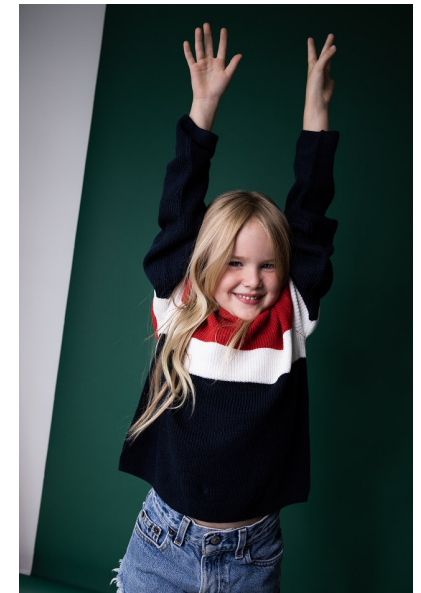

CHANDLER BROWN

Height 3'7" Shoe 13 US (kids) Size 6 - 7 Hair Blonde Eyes Blue

AMAX
TALENT / CREATIVE

307 Wilburn Street Nashville TN 37207
Tel: 615.321.6202 | Email: info@amaxtalent.com