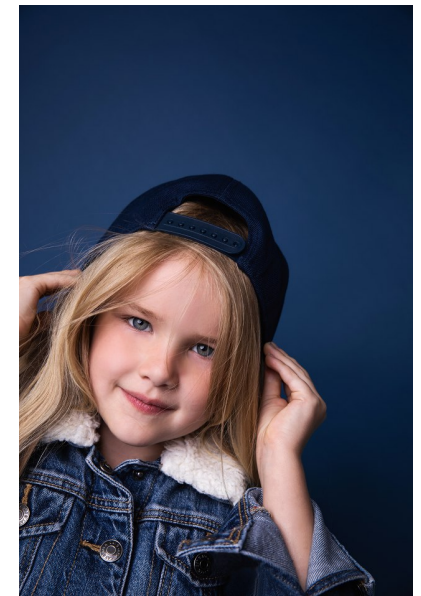

CHANDLER BROWN

Height 3'7" Shoe 13 US (kids) Size 6 - 7 Hair Blonde Eyes Blue

AMAX
TALENT / CREATIVE

307 Wilburn Street Nashville TN 37207
Tel: 615.321.6202 | Email: info@amaxtalent.com