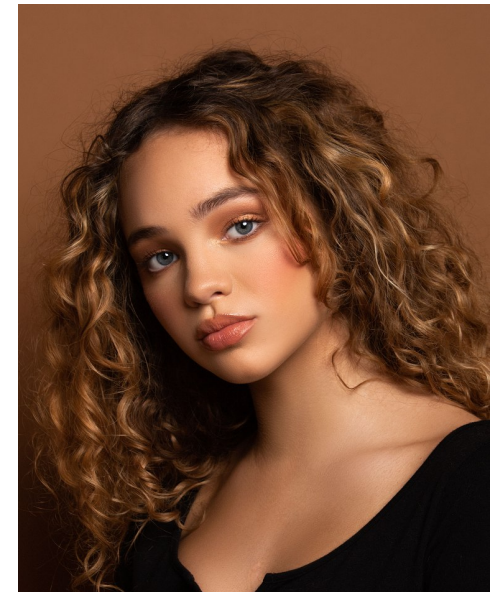

## DESIREE DEERMAN

Height 5'5.5" Bust 34" A Waist 26" Hips 35" Dress 2 US Shoe 7.5 US  
Top S Hair Dark Blonde Eyes Blue

**AMAX**  
TALENT / CREATIVE

307 Wilburn Street Nashville TN 37207  
Tel: 615.321.6202 | Email: [info@amaxtalent.com](mailto:info@amaxtalent.com)