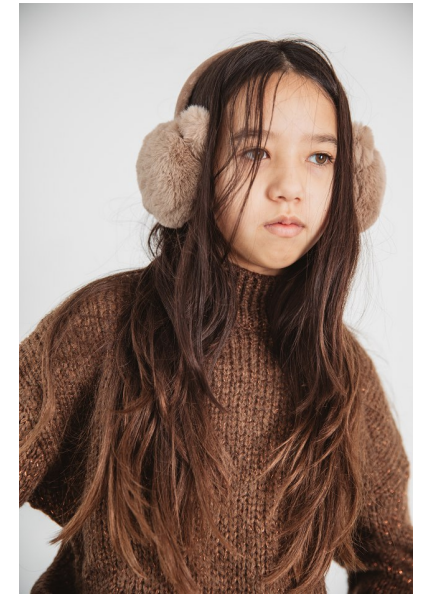

OLIVIA CHARLES

Height 4'11" Shoe 6.5 US (kids) Size 10 Hair Dark Brown Eyes Hazel

AMAX
TALENT / CREATIVE

307 Wilburn Street Nashville TN 37207
Tel: 615.321.6202 | Email: info@amaxtalent.com