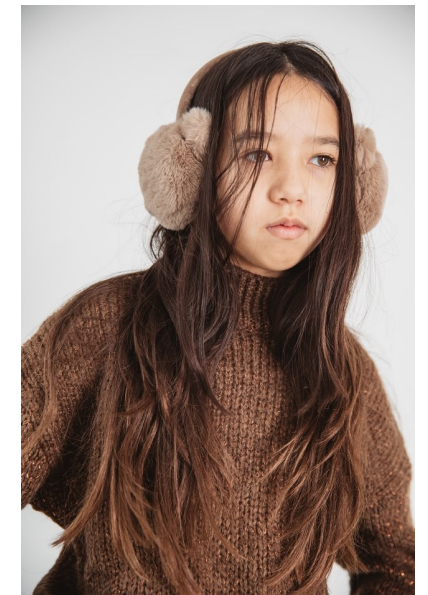

OLIVIA CHARLES

Height 5'3" Waist 24.5" Shoe 8.5 US (kids) Size 16 Hair Dark Brown
Eyes Hazel

AMAX
TALENT / CREATIVE

307 Wilburn Street Nashville TN 37207
Tel: 615.321.6202 | Email: info@amaxtalent.com