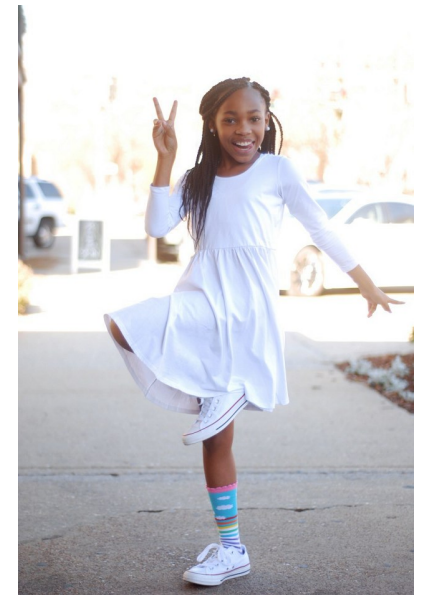

KINLEY MOSLEY

Height 4'5" Shoe 4.5 US (kids) Size 10 Hair Brown Eyes Brown

AMAX
TALENT / CREATIVE

307 Wilburn Street Nashville TN 37207
Tel: 615.321.6202 | Email: info@amaxtalent.com