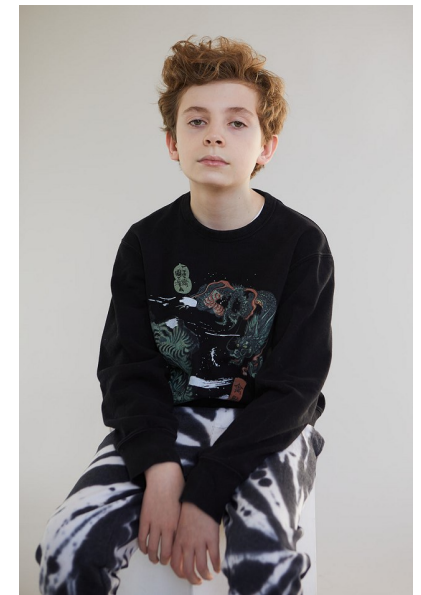

GRIFFIN HARDWICK

Height 5'1" Shoe 8 US Size 10 - 12 Top M Hair Light Brown Eyes Green

AMAX  
TALENT / CREATIVE

307 Wilburn Street Nashville TN 37207  
Tel: 615.321.6202 | Email: info@amaxtalent.com