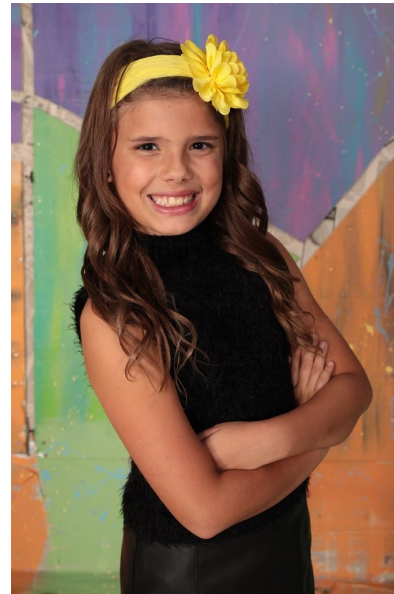

HANNAH NOEL

Height 4'6" Waist 29" Shoe 8 US (kids) Size 10 - 12 Hair Brown
Eyes Brown

AMAX
TALENT / CREATIVE

307 Wilburn Street Nashville TN 37207
Tel: 615.321.6202 | Email: info@amaxtalent.com