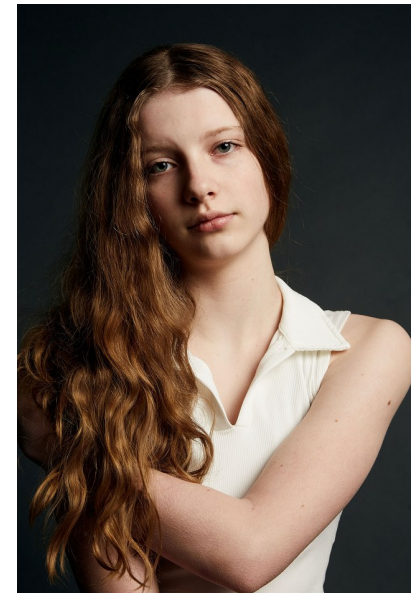

CORA MCGRAW

Height 5'7" Waist 24" Dress 2-4 US Shoe 8.5 US Hair Blonde Eyes Blue

AMAX
TALENT / CREATIVE

307 Wilburn Street Nashville TN 37207
Tel: 615.321.6202 | Email: info@amaxtalent.com