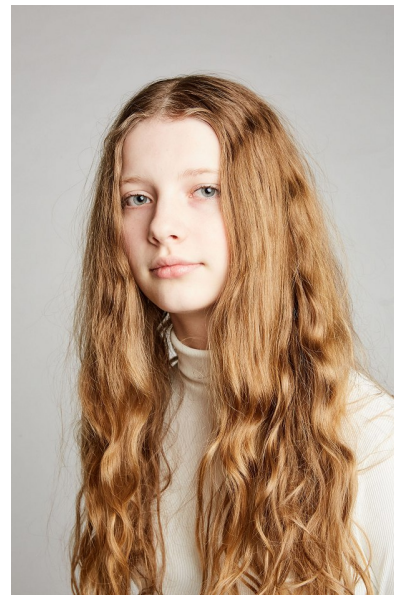

CORA MCGRAW

Height 5'7" Waist 24" Dress 2-4 US Shoe 8.5 US Hair Blonde Eyes Blue

AMAX
TALENT / CREATIVE

307 Wilburn Street Nashville TN 37207
Tel: 615.321.6202 | Email: info@amaxtalent.com