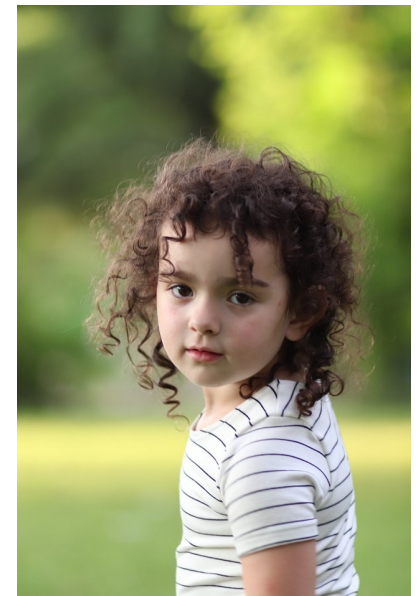

LORILAI WILSON

Height 3'5" Shoe 11 US (kids) Size 4T Hair Brown Eyes Brown

AMAX
TALENT / CREATIVE

307 Wilburn Street Nashville TN 37207
Tel: 615.321.6202 | Email: info@amxtalent.com