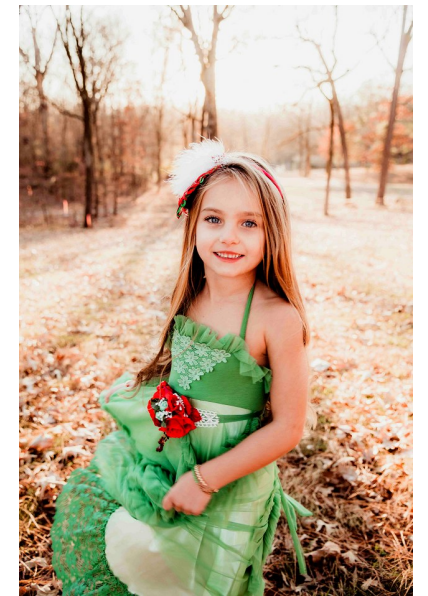

MICAH MCCULLOUGH

Height 4'2" Waist 20.5" Shoe 12 US (kids) Size 4T Hair Brown Eyes Blue

AMAX  
TALENT / CREATIVE

307 Wilburn Street Nashville TN 37207  
Tel: 615.321.6202 | Email: [info@amaxtalent.com](mailto:info@amaxtalent.com)