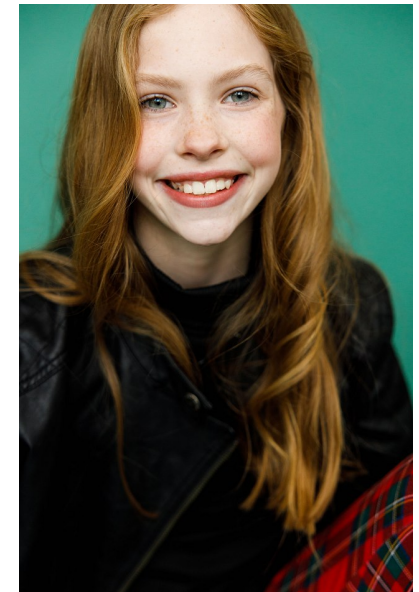

## SOSIE REED

Height 4'7.5" Bust 24" Waist 22" Hips 27" Shoe 2.5 US (kids)  
Hair Strawberry Blonde Eyes Blue

AMAX  
TALENT / CREATIVE

307 Wilburn Street Nashville TN 37207  
Tel: 615.321.6202 | Email: [info@amaxtalent.com](mailto:info@amaxtalent.com)