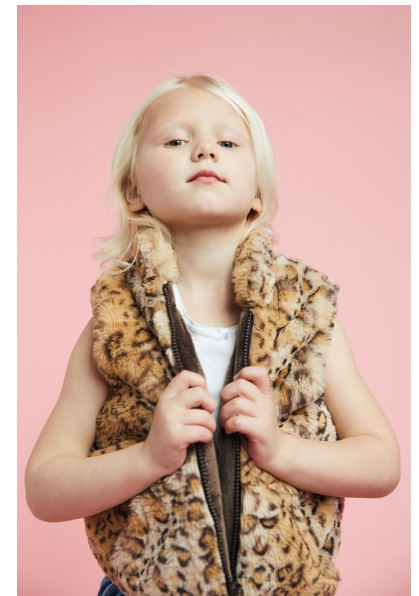

HOPE HENSLEY

Height 3'7" Waist 20" Shoe 11 US (kids) Size 5 - 6 Hair Blonde Eyes Blue

AMAX
TALENT / CREATIVE

307 Wilburn Street Nashville TN 37207
Tel: 615.321.6202 | Email: info@amaxtalent.com