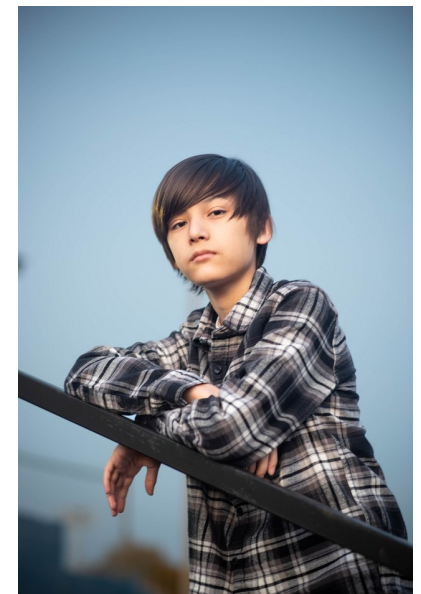

BEAU ADAMS

Height 5'0" Waist 23" Shoe 7 US Size 12 Top M Hair Brown
Eyes Brown

AMAX

TALENT / CREATIVE

307 Wilburn Street Nashville TN 37207
Tel: 615.321.6202 | Email: info@amaxtalent.com