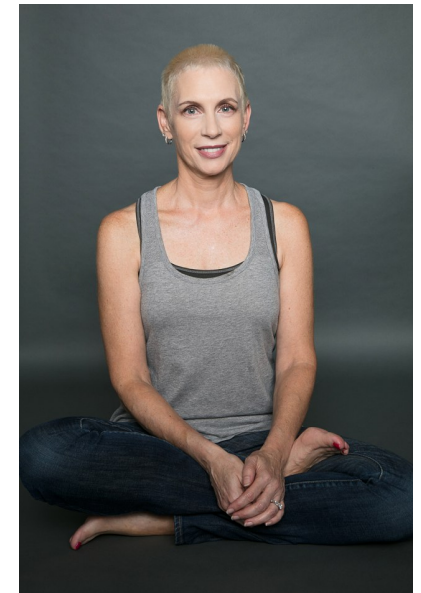

MELINDA ARTZ

Height 5'6.5" Bust 34" C Waist 27" Hips 36" Dress 2-4 US Shoe 8 US
Hair Blonde Eyes Blue

AMAX
TALENT / CREATIVE

307 Wilburn Street Nashville TN 37207
Tel: 615.321.6202 | Email: info@amaxtalent.com