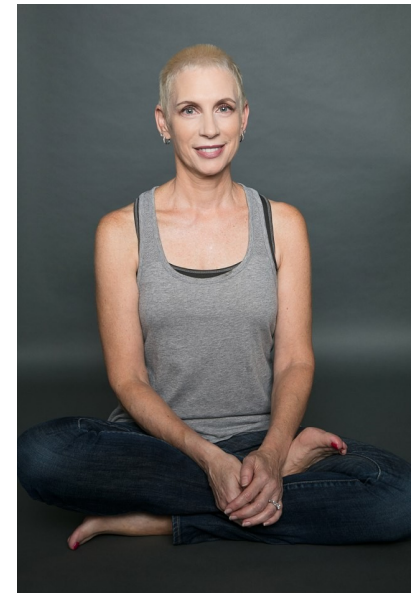

MELINDA ARTZ

Height 5'6.5" Bust 34" C Waist 27" Hips 36" Dress 2-4 US Shoe 8 US
Hair Blonde Eyes Blue

AMAX
TALENT / CREATIVE

307 Wilburn Street Nashville TN 37207
Tel: 615.321.6202 | Email: info@amaxtalent.com