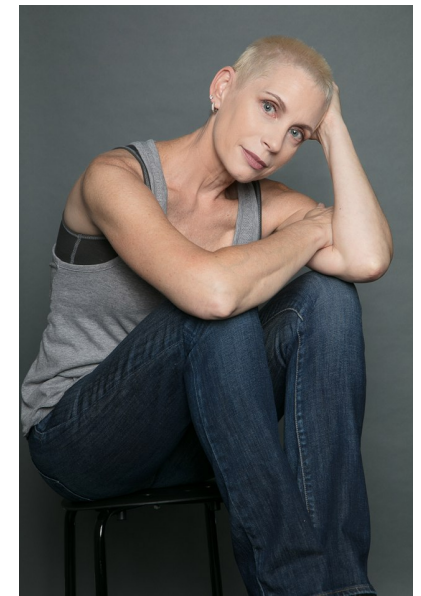

MELINDA ARTZ

Height 5'6.5" Bust 34" C Waist 27" Hips 36" Dress 2-4 US Shoe 8 US
Hair Blonde Eyes Blue

AMAX
TALENT / CREATIVE

307 Wilburn Street Nashville TN 37207
Tel: 615.321.6202 | Email: info@amaxtalent.com