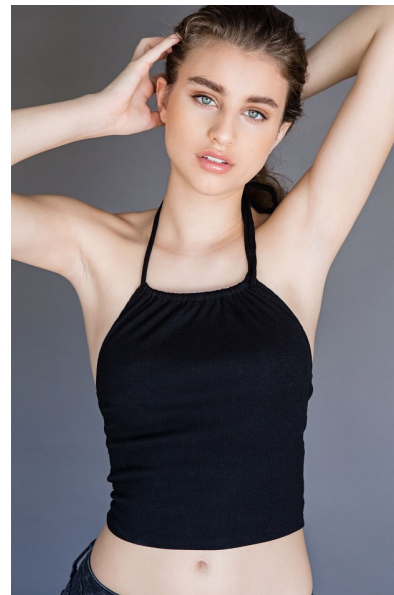

ELLA WHITE

Height 5'8" Bust 31" A Waist 24" Hips 33" Dress 0 US Shoe 8 US
Hair Brown Eyes Green

AMAX
TALENT / CREATIVE

307 Wilburn Street Nashville TN 37207
Tel: 615.321.6202 | Email: info@amaxtalent.com