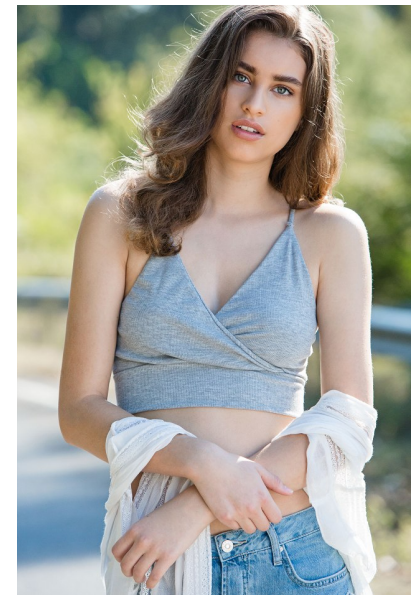

ELLA WHITE

Height 5'8" Bust 31" A Waist 24" Hips 33" Dress 0 US Shoe 8 US
Hair Brown Eyes Green

AMAX
TALENT / CREATIVE

307 Wilburn Street Nashville TN 37207
Tel: 615.321.6202 | Email: info@amaxtalent.com