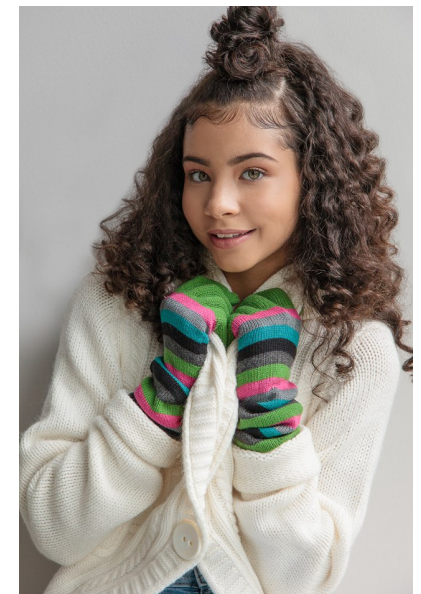

KATHERINE STEHLIK

Height 4'8" Waist 31" Hips 31" Shoe 2.5 US Hair Dark Brown
Eyes Green

AMAX
TALENT / CREATIVE

307 Wilburn Street Nashville TN 37207
Tel: 615.321.6202 | Email: info@amaxtalent.com