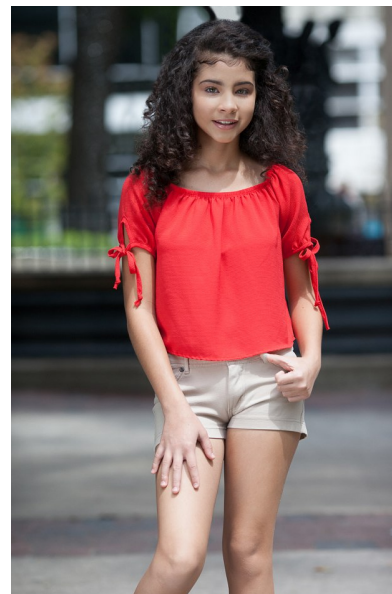

KATHERINE STEHLIK

Height 4'8" Waist 31" Hips 31" Shoe 2.5 US Hair Dark Brown
Eyes Green

AMAX
TALENT / CREATIVE

307 Wilburn Street Nashville TN 37207
Tel: 615.321.6202 | Email: info@amaxtalent.com