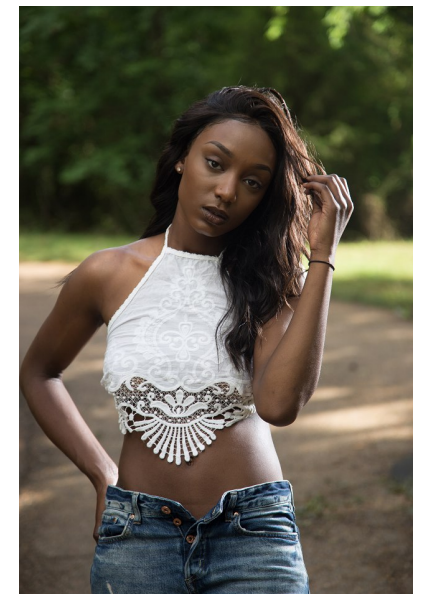

ERIN WILSON

Height 5'8" Bust 33" C Waist 25" Hips 36" Shoe 9.5 US Hair Dark
Brown Eyes Brown

AMAX

TALENT / CREATIVE

307 Wilburn Street Nashville TN 37207
Tel: 615.321.6202 | Email: info@amaxtalent.com