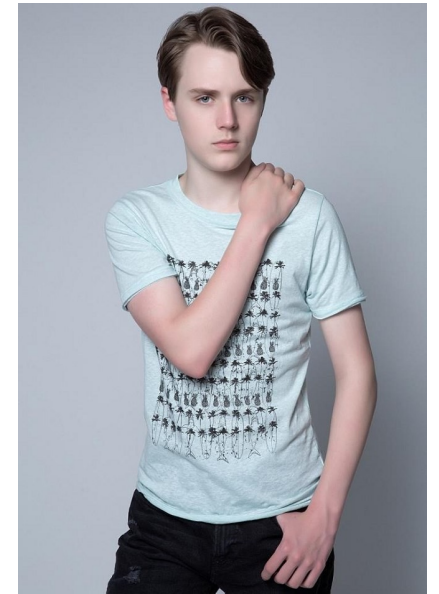

JONATHAN DUNCAN

Height 5'8" Chest 32" Waist 28" Inseam 28.5" Collar 13.5" Sleeve 19.5"  
Shoe 9.5 US Hair Blonde Eyes Blue

AMAX  
TALENT / CREATIVE

307 Wilburn Street Nashville TN 37207  
Tel: 615.321.6202 | Email: [info@amaxtalent.com](mailto:info@amaxtalent.com)