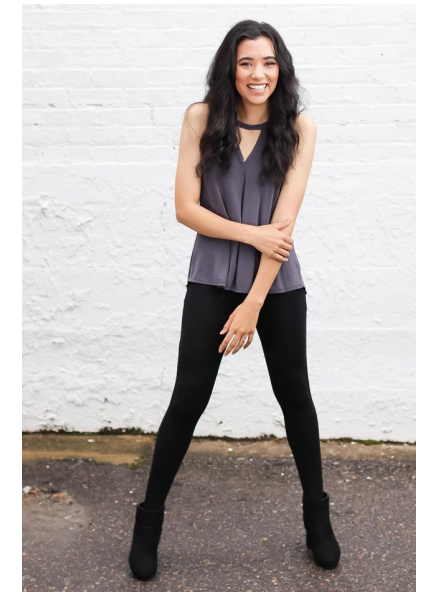

## ALEXANDEREA PHELPS

Height 5'5" Bust 32" B Waist 24" Hips 34" Shoe 7 US Hair Black  
Eyes Brown

AMAX  
TALENT / CREATIVE

307 Wilburn Street Nashville TN 37207  
Tel: 615.321.6202 | Email: info@amxtalent.com