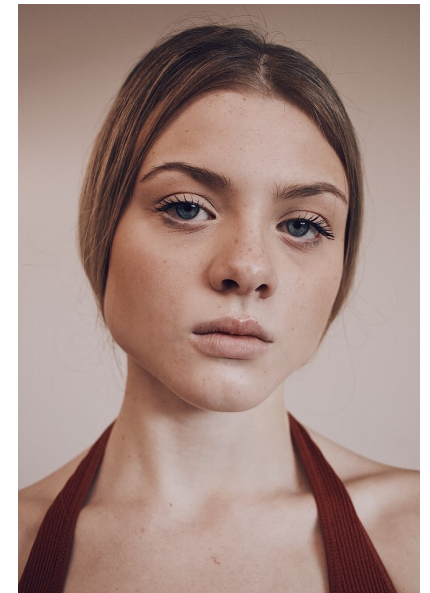

ELLA WALTER

Height 5'9.5" Bust 34" A Waist 24.5" Dress 0-2 US Shoe 10 US (kids)
Hair Strawberry Blonde Eyes Blue

AMAX
TALENT / CREATIVE

307 Wilburn Street Nashville TN 37207
Tel: 615.321.6202 | Email: info@amaxtalent.com