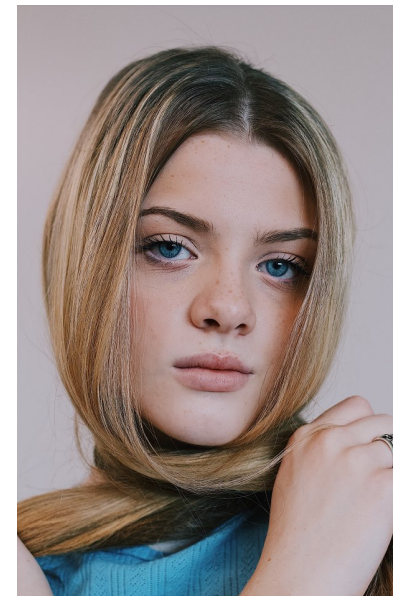

ELLA WALTER

Height 5'9.5" Bust 34" A Waist 24.5" Dress 0-2 US Shoe 10 US (kids)
Hair Strawberry Blonde Eyes Blue

AMAX
TALENT / CREATIVE

307 Wilburn Street Nashville TN 37207
Tel: 615.321.6202 | Email: info@amaxtalent.com