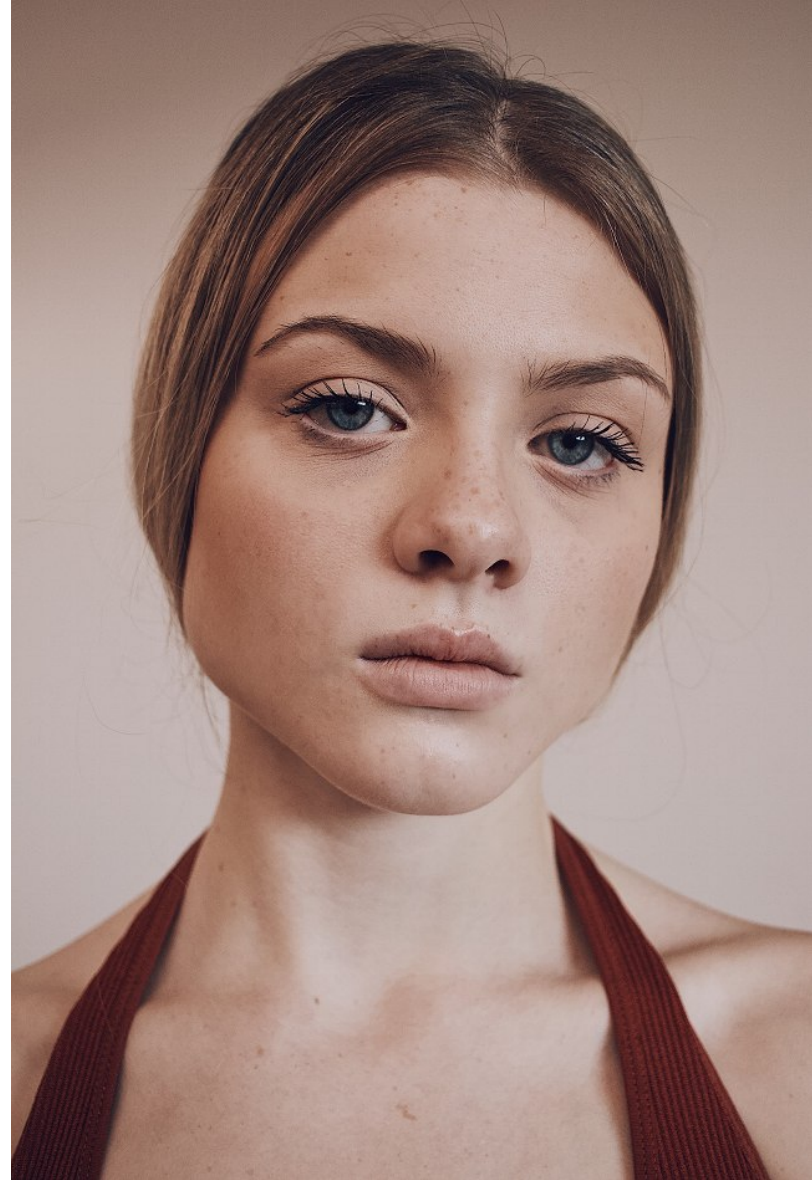

ELLA WALTER

Height 5'9.5" Bust 34" A Waist 24.5" Dress 0-2 US Shoe 10 US (kids) Hair Strawberry Blonde Eyes Blue

ELLA WALTER

Height 5'9.5" Bust 34" A Waist 24.5" Dress 0-2 US Shoe 10 US (kids) Hair Strawberry Blonde Eyes Blue

ELLA WALTER

Height 5'9.5" Bust 34" A Waist 24.5" Dress 0-2 US Shoe 10 US (kids) Hair Strawberry Blonde Eyes Blue