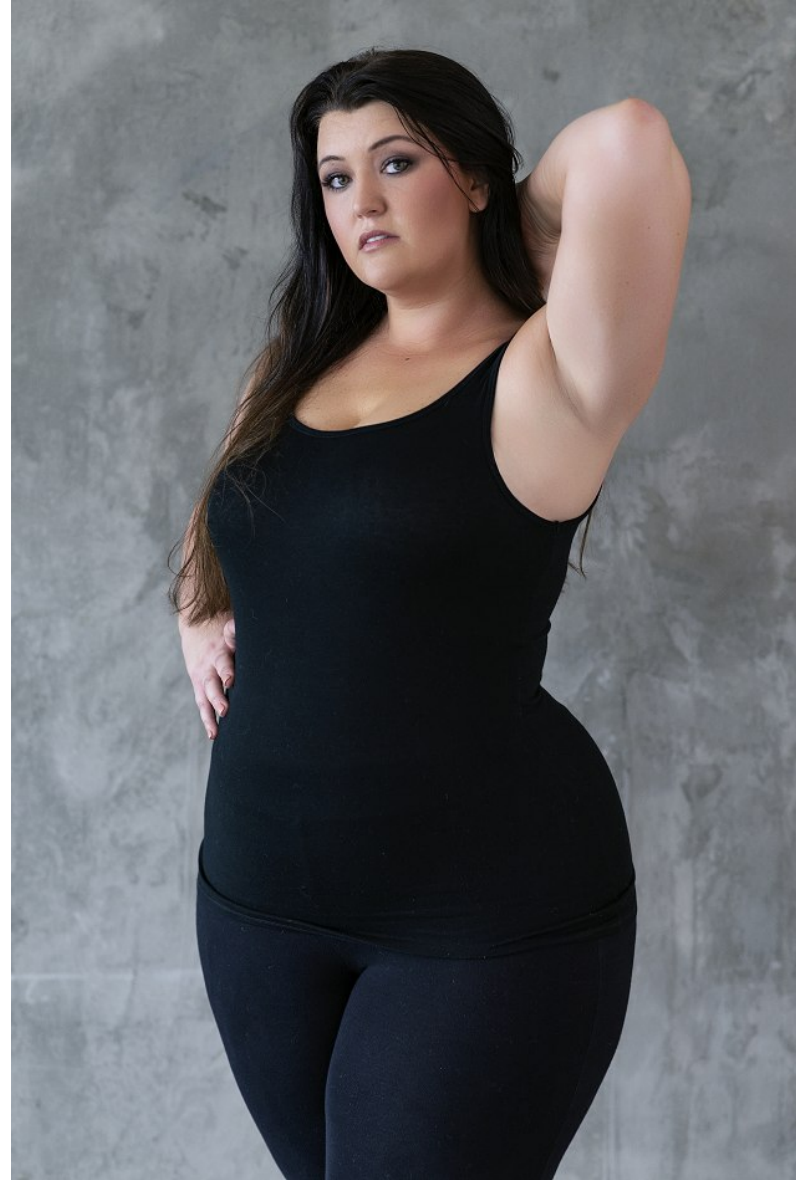

NICHOL BURKS

Height 5'11" Shoe 11.5 US Hair Brown Eyes Blue/Green

NICHOL BURKS

Height 5'11" Shoe 11.5 US Hair Brown Eyes Blue/Green

NICHOL BURKS

Height 5'11" Shoe 11.5 US Hair Brown Eyes Blue/Green