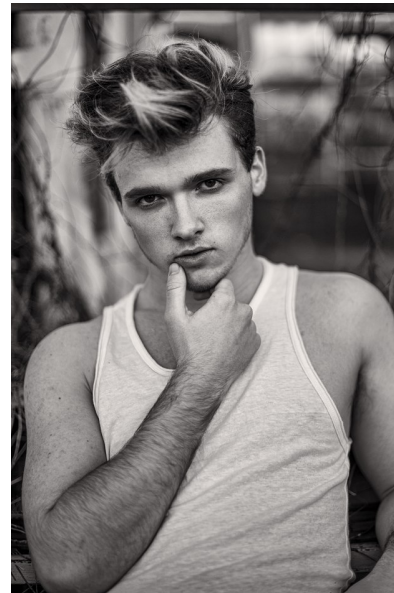

HAYDEN BROWN

Height 5'10" Chest 38" Waist 30" Suit 38" Suit Length R Shoe 9.5 US
Hair Ash Blonde Eyes Blue/Green

AMAX
TALENT / CREATIVE

307 Wilburn Street Nashville TN 37207
Tel: 615.321.6202 | Email: info@amaxtalent.com