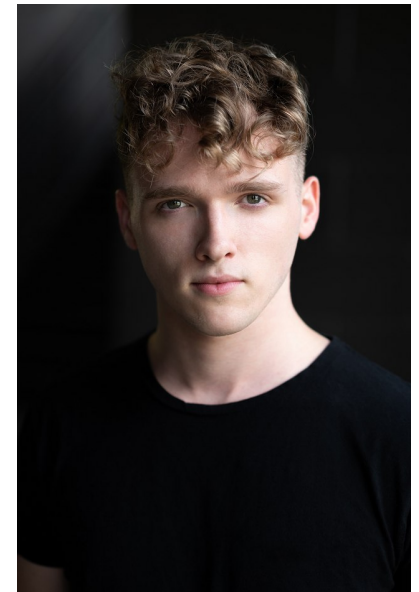

HAYDEN BROWN

Height 5'10" Chest 38" Waist 30" Collar 17" Sleeve 22" Suit 38" Suit
Length R Shoe 9.5 US Hair Ash Blonde Eyes Blue/Green

AMAX
TALENT / CREATIVE

307 Wilburn Street Nashville TN 37207
Tel: 615.321.6202 | Email: info@amaxtalent.com