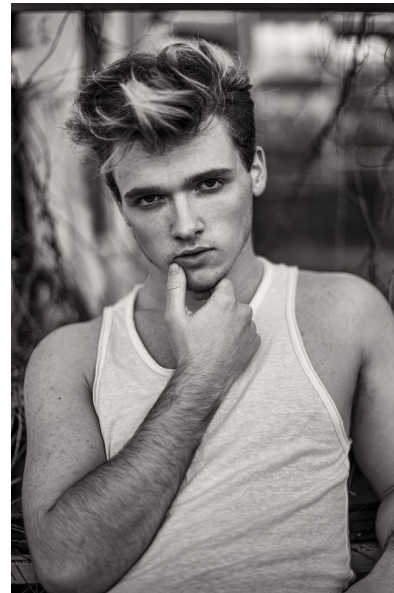

HAYDEN BROWN

Height 5'10" Chest 38" Waist 30" Collar 17" Sleeve 22" Suit 38" Suit
Length R Shoe 9.5 US Hair Ash Blonde Eyes Blue/Green

AMAX
TALENT / CREATIVE

307 Wilburn Street Nashville TN 37207
Tel: 615.321.6202 | Email: info@amaxtalent.com