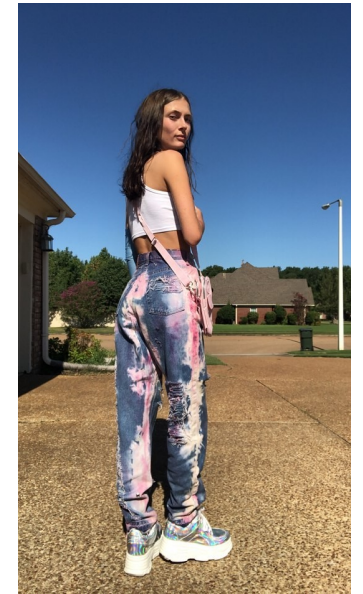

HOPE TORKELL

Height 5'7.5" Bust 32" C Waist 25" Hips 33" Hair Brown Eyes Blue

AMAX
TALENT / CREATIVE

307 Wilburn Street Nashville TN 37207
Tel: 615.321.6202 | Email: info@amaxtalent.com