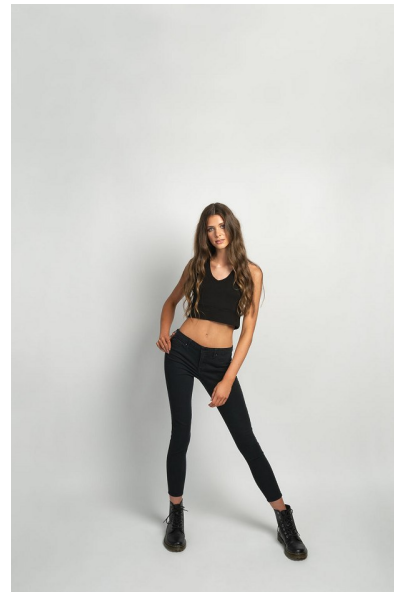

AVERY PACE

Height 6'0" Bust 34" A Hips 36" Hair Brown Eyes Green

AMAX
TALENT / CREATIVE

307 Wilburn Street Nashville TN 37207
Tel: 615.321.6202 | Email: info@amaxtalent.com