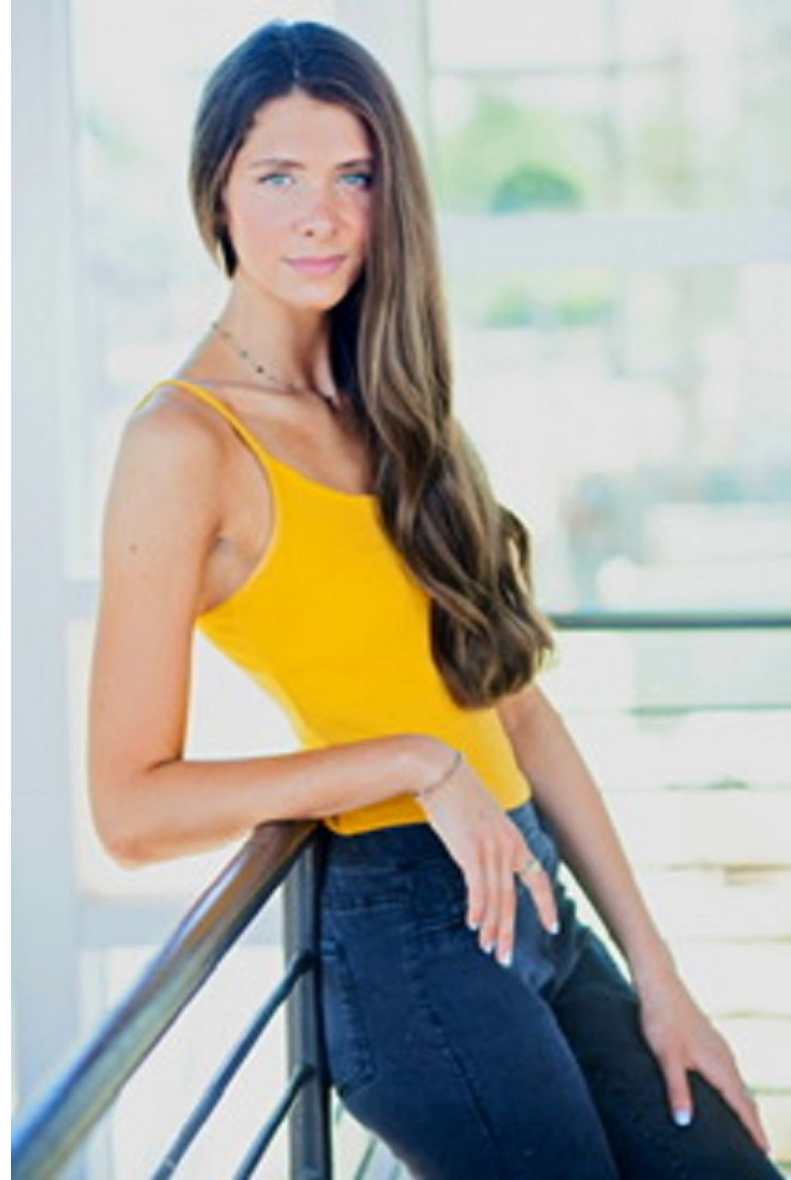

AVERY PACE

Height 6'0" Bust 34" A Hips 36" Hair Brown Eyes Green

AVERY PACE

Height 6'0" Bust 34" A Hips 36" Hair Brown Eyes Green

AVERY PACE

Height 6'0" Bust 34" A Hips 36" Hair Brown Eyes Green

AVERY PACE

Height 6'0" Bust 34" A Hips 36" Hair Brown Eyes Green

AVERY PACE

Height 6'0" Bust 34" A Hips 36" Hair Brown Eyes Green

AVERY PACE

Height 6'0" Bust 34" A Hips 36" Hair Brown Eyes Green

AVERY PACE

Height 6'0" Bust 34" A Hips 36" Hair Brown Eyes Green