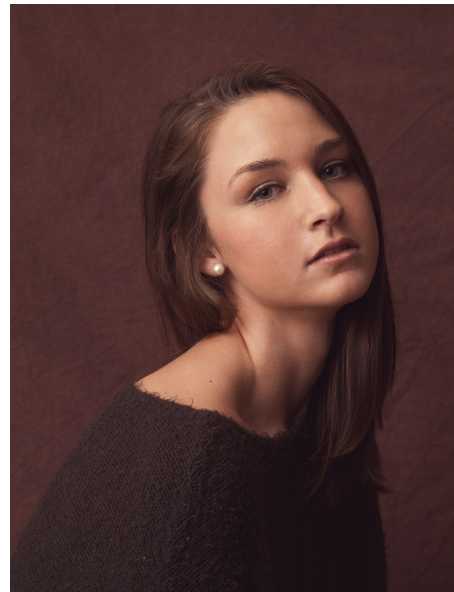

AMY REAVES

Height 5'10" Bust 31.5" Waist 25" Hips 36" Dress 2-4 US Shoe 9.5 US
Hair Brown Eyes Blue/Green

AMAX

TALENT / CREATIVE

307 Wilburn Street Nashville TN 37207
Tel: 615.321.6202 | Email: info@amaxtalent.com