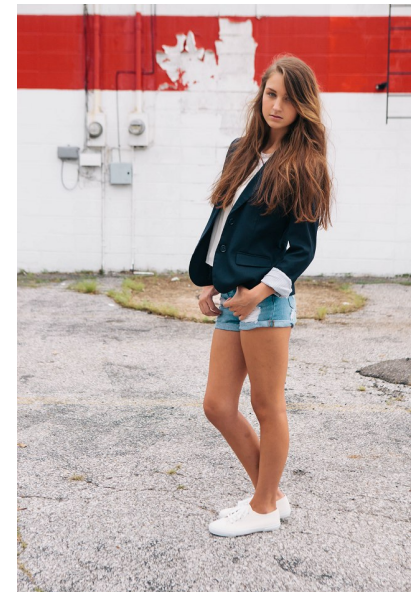

AMY REAVES

Height 5'10" Bust 31.5" Waist 25" Hips 36" Dress 2-4 US Shoe 9.5 US
Hair Brown Eyes Blue/Green

AMAX

TALENT / CREATIVE

307 Wilburn Street Nashville TN 37207
Tel: 615.321.6202 | Email: info@amaxtalent.com