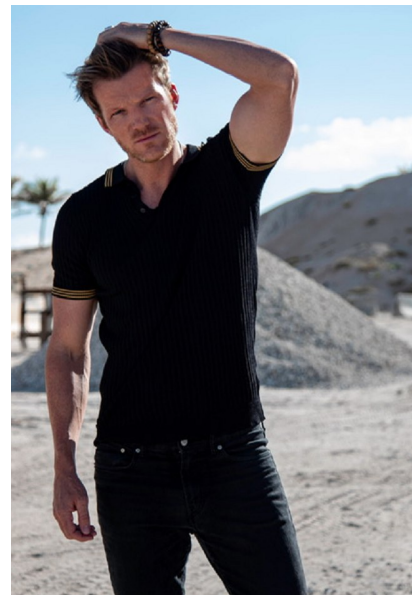

## CHASE WATKINS

Height 6'3" Chest 40" Waist 33" Inseam 34" Collar 16" Sleeve 35.5"  
Suit 44" Suit Length R Shoe 13 US Hair Dirty Blonde Eyes Blue

AMAX  
TALENT / CREATIVE

307 Wilburn Street Nashville TN 37207  
Tel: 615.321.6202 | Email: [info@amxtalent.com](mailto:info@amxtalent.com)