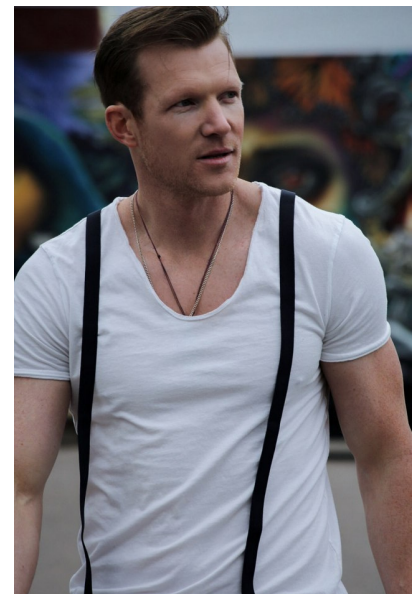

## CHASE WATKINS

Height 6'3" Chest 40" Waist 33" Inseam 34" Collar 16" Sleeve 35.5"  
Suit 44" Suit Length R Shoe 13 US Hair Dirty Blonde Eyes Blue

AMAX  
TALENT / CREATIVE

307 Wilburn Street Nashville TN 37207  
Tel: 615.321.6202 | Email: [info@amxtalent.com](mailto:info@amxtalent.com)