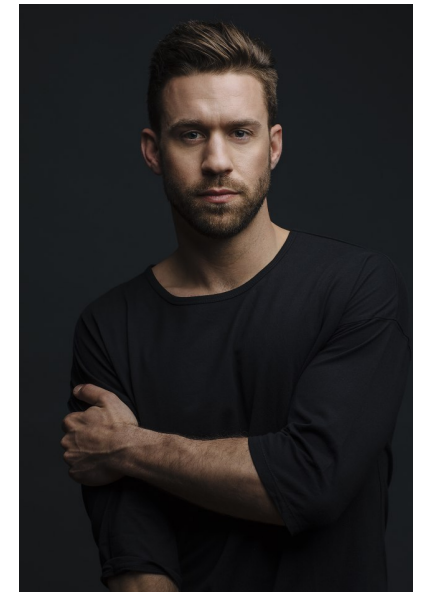

BRIAN VANCE

Height 6'2" Chest 40" Waist 33.5" Inseam 32.5" Collar 16.5" Sleeve 28"
Suit 40" Suit Length R Shoe 12 US Hair Brown Eyes Blue

AMAX
TALENT / CREATIVE

307 Wilburn Street Nashville TN 37207
Tel: 615.321.6202 | Email: info@amaxtalent.com