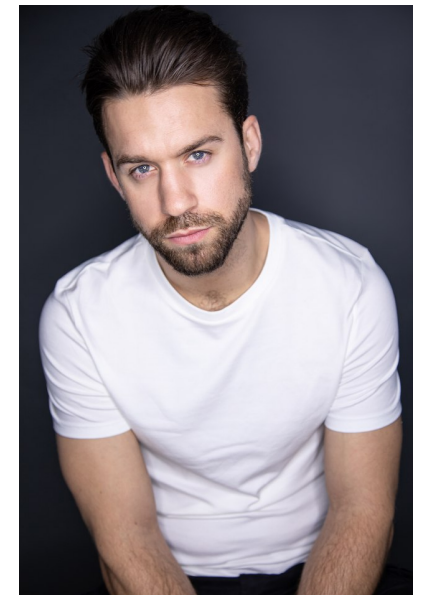

BRIAN VANCE

Height 6'2" Chest 40" Waist 33.5" Inseam 32.5" Collar 16.5" Sleeve 28"
Suit 40" Suit Length R Shoe 12 US Hair Brown Eyes Blue

AMAX
TALENT / CREATIVE

307 Wilburn Street Nashville TN 37207
Tel: 615.321.6202 | Email: info@amaxtalent.com