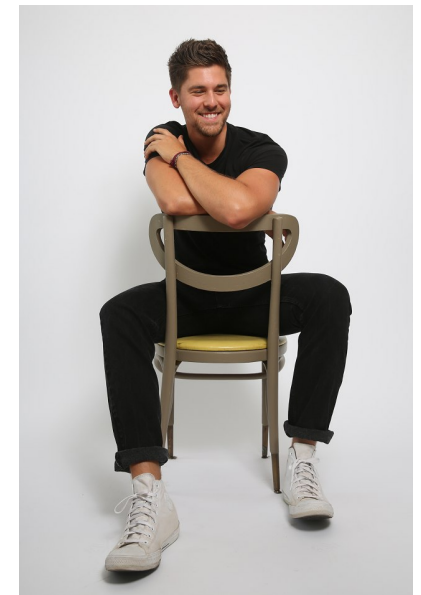

GABLE BRADLEY

Height 6'4" Chest 43" Waist 32" Inseam 36" Collar 16" Shoe 13 US
Hair Brown Eyes Hazel

AMAX
TALENT / CREATIVE

307 Wilburn Street Nashville TN 37207
Tel: 615.321.6202 | Email: info@amaxtalent.com