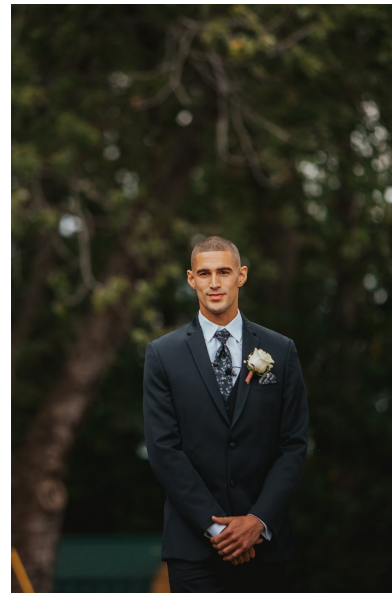

ALEX THOMPSON

Height 6'2" Waist 32" Inseam 34" Collar 14.5" Sleeve 34.5" Suit 44"
Shoe 12 US Hair Brown Eyes Brown

AMAX
TALENT / CREATIVE

307 Wilburn Street Nashville TN 37207
Tel: 615.321.6202 | Email: info@amaxtalent.com