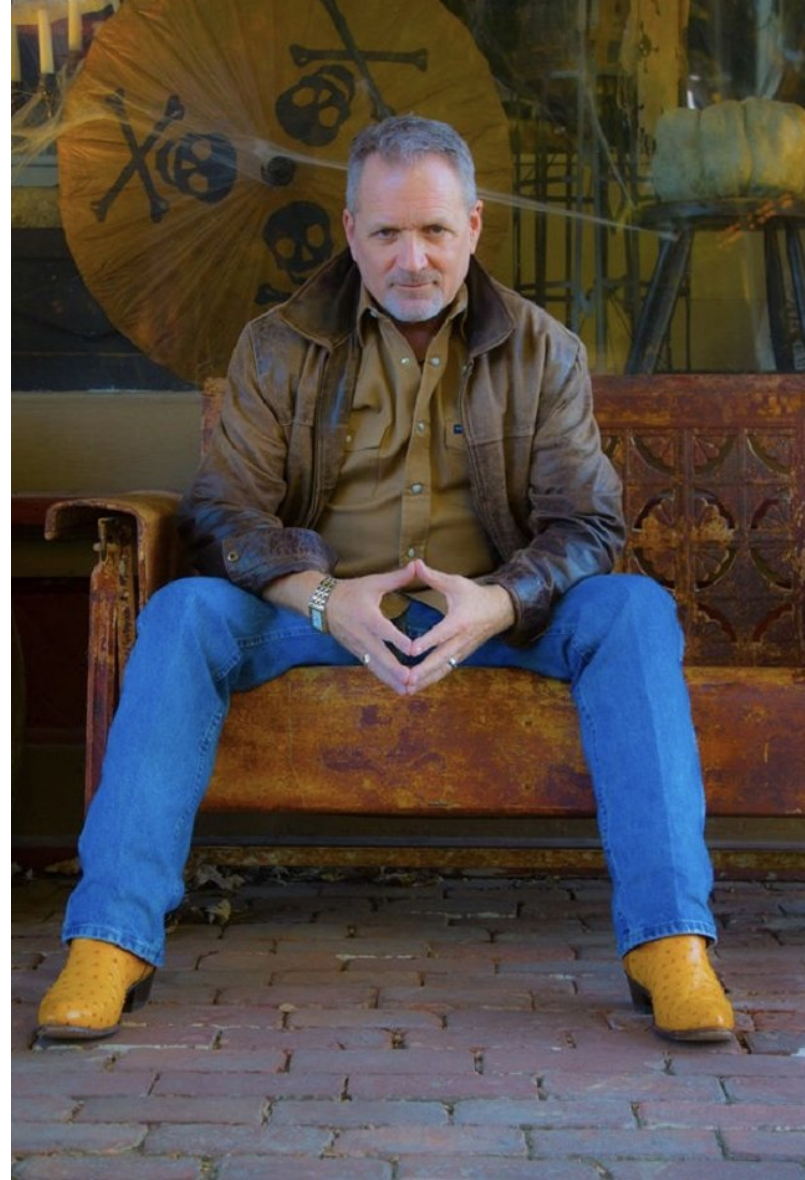

CAMERON WALLACE

Height 5'9" Chest 42" Waist 33" Collar 16.5" Sleeve 23" Suit 40" Shoe 10 US Hair Blonde Eyes Blue

CAMERON WALLACE

Height 5'9" Chest 42" Waist 33" Collar 16.5" Sleeve 23" Suit 40" Shoe 10 US Hair Blonde Eyes Blue