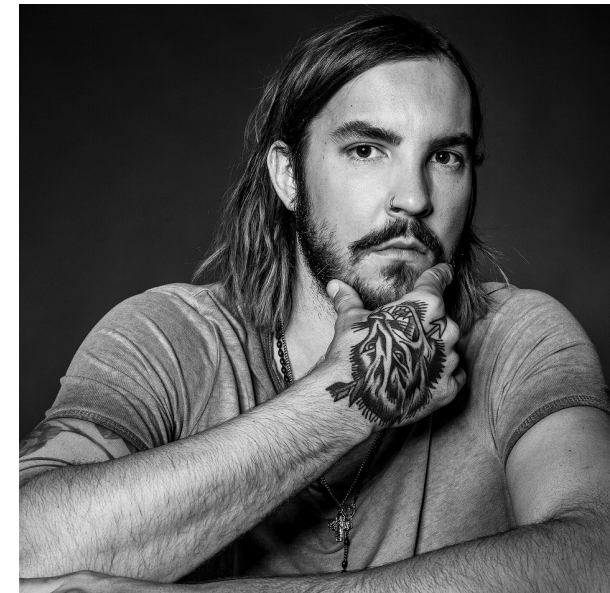

## COREY HARTON

Height 6'5"   Waist 33"   Suit 32"   Suit Length L   Shoe 12 US   Hair Brown  
Eyes Hazel

AMAX  
TALENT / CREATIVE

307 Wilburn Street Nashville TN 37207  
Tel: 615.321.6202 | Email: [info@amaxtalent.com](mailto:info@amaxtalent.com)