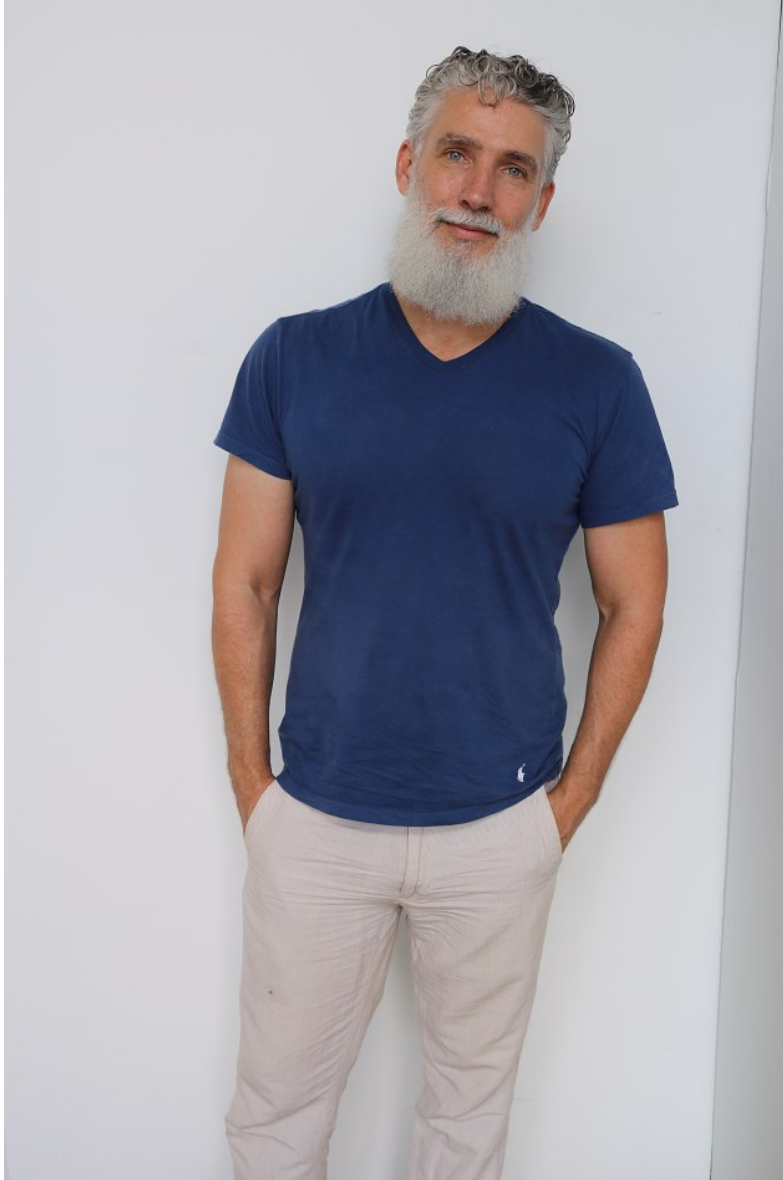

LUDOVIC CHATELAIN

Height 6'2" Chest 43" Waist 33" Inseam 33" Collar 17" Sleeve 23.5" Suit 44" Suit Length R Shoe 11.5 US Hair Silver Eyes Blue

LUDOVIC CHATELAIN

Height 6'2" Chest 43" Waist 33" Inseam 33" Collar 17" Sleeve 23.5" Suit 44" Suit Length R Shoe 11.5 US Hair Silver Eyes Blue

LUDOVIC CHATELAIN

Height 6'2" Chest 43" Waist 33" Inseam 33" Collar 17" Sleeve 23.5" Suit 44" Suit Length R Shoe 11.5 US Hair Silver Eyes Blue