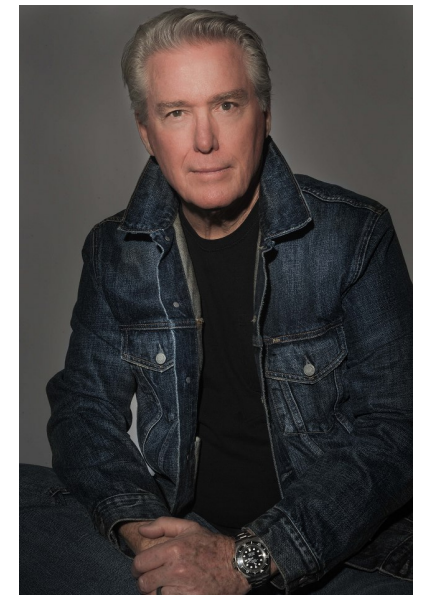

STEVE HERLIHY

Height 6'1" Waist 36" Collar 17" Sleeve 35" Suit 34" Shoe 11 US
Hair Grey Eyes Hazel

AMAX
TALENT / CREATIVE

307 Wilburn Street Nashville TN 37207
Tel: 615.321.6202 | Email: info@amaxtalent.com