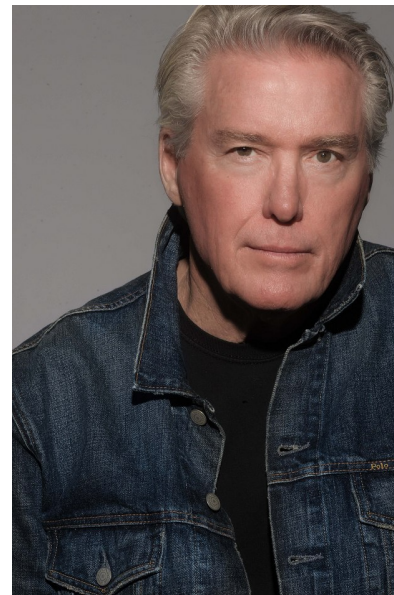

STEVE HERLIHY

Height 6'1" Waist 36" Collar 17" Sleeve 35" Suit 34" Shoe 11 US
Hair Grey Eyes Hazel

AMAX
TALENT / CREATIVE

307 Wilburn Street Nashville TN 37207
Tel: 615.321.6202 | Email: info@amaxtalent.com