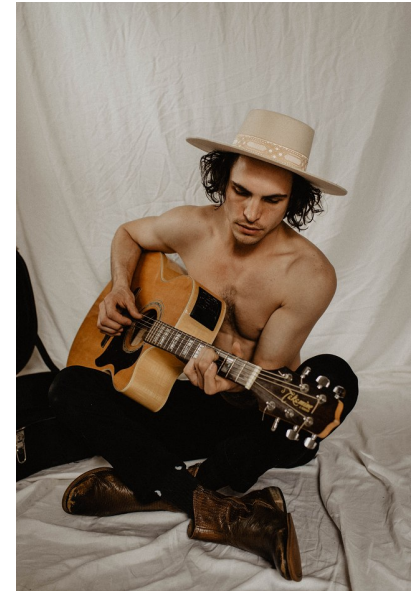

BENJAMIN MASTERSON

Height 6'1" Chest 38" Waist 31" Inseam 32" Collar 15" Sleeve 35"
Suit 38" Suit Length L Shoe 11.5 US Hair Black Eyes Hazel

AMAX
TALENT / CREATIVE

307 Wilburn Street Nashville TN 37207
Tel: 615.321.6202 | Email: info@amaxtalent.com