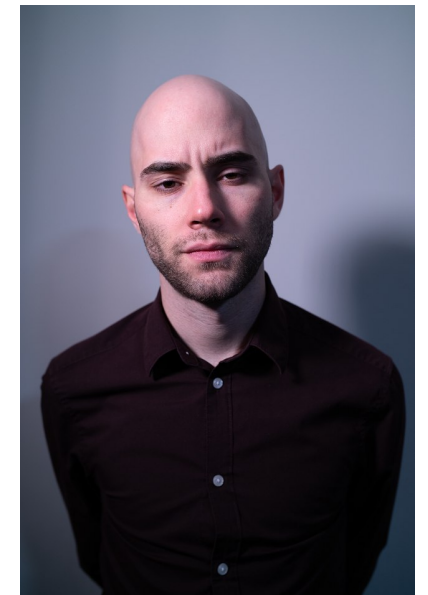

MICHAEL MORONI

Waist 30" Sleeve 34" Suit 36" Suit Length R Shoe 10.5 US Top M
Hair Bald Eyes Brown

AMAX
TALENT / CREATIVE

307 Wilburn Street Nashville TN 37207
Tel: 615.321.6202 | Email: info@amaxtalent.com