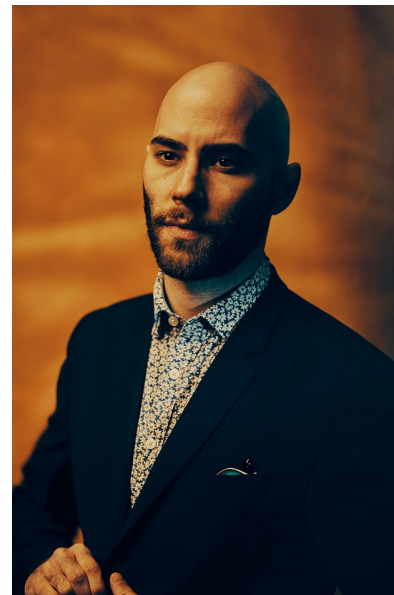

MICHAEL MORONI

Waist 30" Sleeve 34" Suit 36" Suit Length R Shoe 10.5 US Top M
Hair Bald Eyes Brown

AMAX
TALENT / CREATIVE

307 Wilburn Street Nashville TN 37207
Tel: 615.321.6202 | Email: info@amaxtalent.com