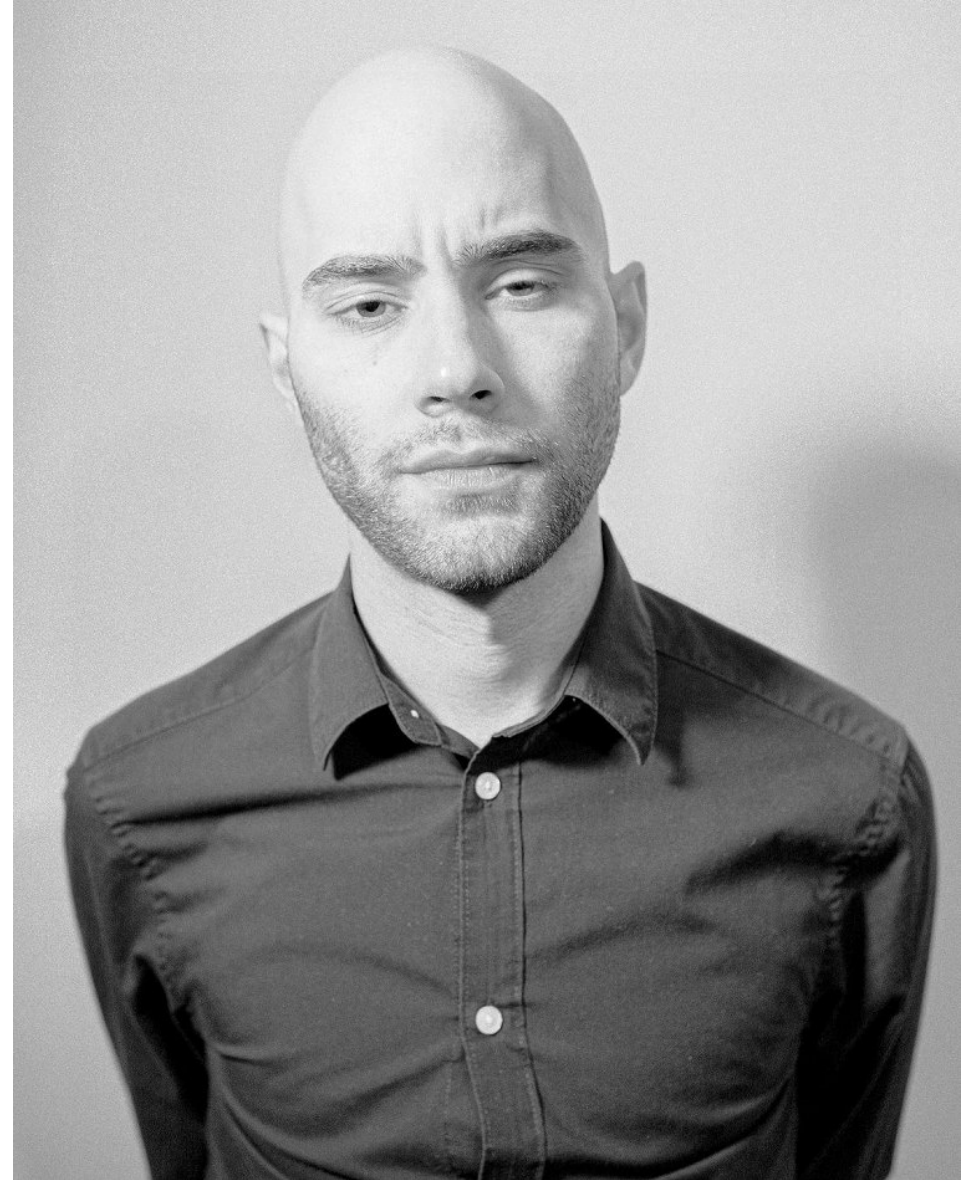

MICHAEL MORONI

Waist 30" Sleeve 34" Suit 36" Suit Length R Shoe 10.5 US Top M Hair Bald Eyes Brown

MICHAEL MORONI

Waist 30" Sleeve 34" Suit 36" Suit Length R Shoe 10.5 US Top M Hair Bald Eyes Brown

MICHAEL MORONI

Waist 30" Sleeve 34" Suit 36" Suit Length R Shoe 10.5 US Top M Hair Bald Eyes Brown

MICHAEL MORONI

Waist 30" Sleeve 34" Suit 36" Suit Length R Shoe 10.5 US Top M Hair Bald Eyes Brown

MICHAEL MORONI

Waist 30" Sleeve 34" Suit 36" Suit Length R Shoe 10.5 US Top M Hair Bald Eyes Brown

MICHAEL MORONI

Waist 30" Sleeve 34" Suit 36" Suit Length R Shoe 10.5 US Top M Hair Bald Eyes Brown