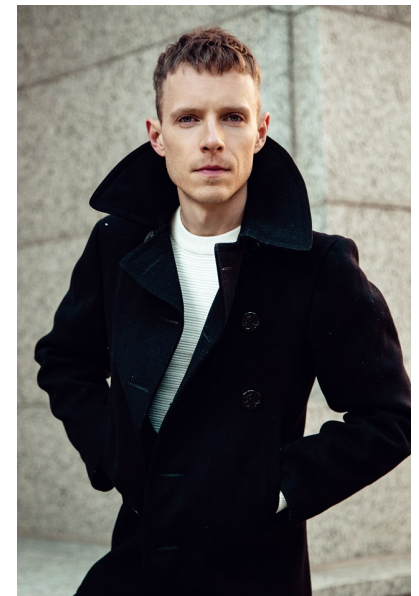

## QUINN BALLARD

Height 5'10" Chest 36" Waist 29" Inseam 32" Collar 14.5" Sleeve 32"  
Suit 36" Suit Length S Shoe 9.5 US Hair Light Brown Eyes Blue

AMAX  
TALENT / CREATIVE

307 Wilburn Street Nashville TN 37207  
Tel: 615.321.6202 | Email: [info@amaxtalent.com](mailto:info@amaxtalent.com)