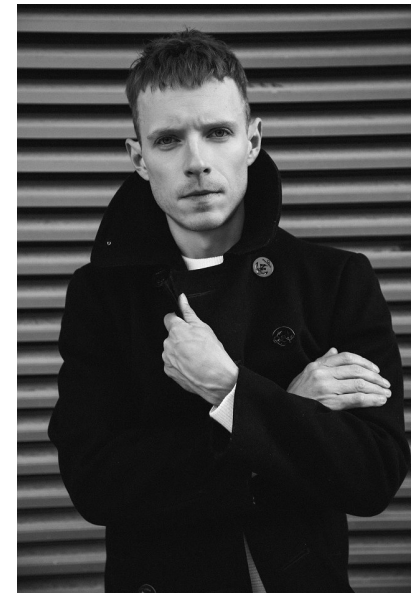

## QUINN BALLARD

Height 5'10" Chest 36" Waist 29" Inseam 32" Collar 14.5" Sleeve 32"  
Suit 36" Suit Length S Shoe 9.5 US Hair Light Brown Eyes Blue

AMAX  
TALENT / CREATIVE

307 Wilburn Street Nashville TN 37207  
Tel: 615.321.6202 | Email: [info@amaxtalent.com](mailto:info@amaxtalent.com)