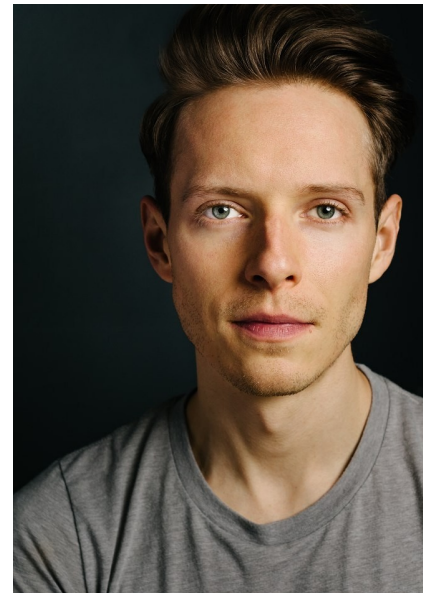

QUINN BALLARD

Height 5'10" Chest 36" Waist 29" Inseam 32" Collar 14.5" Sleeve 32"
Suit 36" Suit Length S Shoe 9.5 US Hair Light Brown Eyes Blue

AMAX
TALENT / CREATIVE

307 Wilburn Street Nashville TN 37207
Tel: 615.321.6202 | Email: info@amaxtalent.com