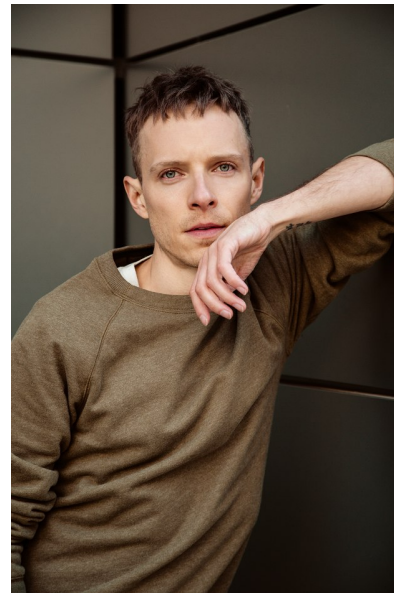

## QUINN BALLARD

Height 5'10" Chest 36" Waist 29" Inseam 32" Collar 14.5" Sleeve 32"  
Suit 36" Suit Length S Shoe 9.5 US Hair Light Brown Eyes Blue

AMAX  
TALENT / CREATIVE

307 Wilburn Street Nashville TN 37207  
Tel: 615.321.6202 | Email: [info@amaxtalent.com](mailto:info@amaxtalent.com)