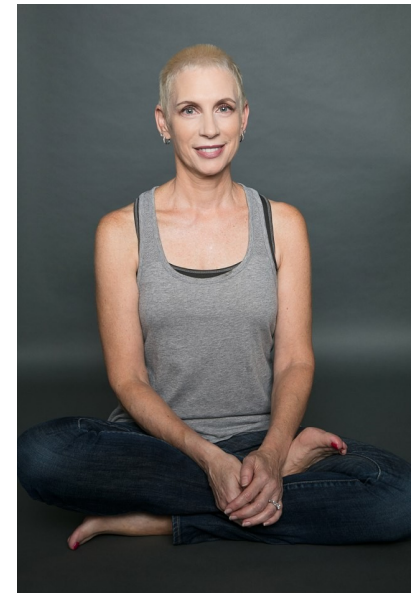

MELINDA ARTZ

Height 5'6.5" Bust 34" C Waist 27" Hips 36" Dress 2-4 US Shoe 8 US  
Hair Blonde Eyes Blue

AMAX  
TALENT / CREATIVE

307 Wilburn Street Nashville TN 37207  
Tel: 615.321.6202 | Email: info@amaxtalent.com