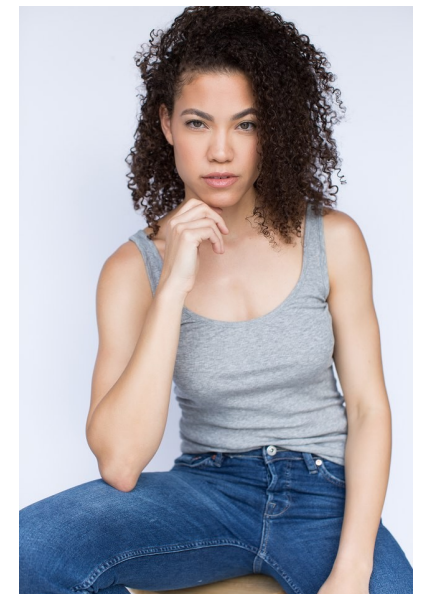

MONET STUNSON

Height 5'11" Bust 32" C Waist 25" Hips 36" Dress 4 US Shoe 8.5 US
Hair Brown Eyes Brown

AMAX
TALENT / CREATIVE

307 Wilburn Street Nashville TN 37207
Tel: 615.321.6202 | Email: info@amaxtalent.com