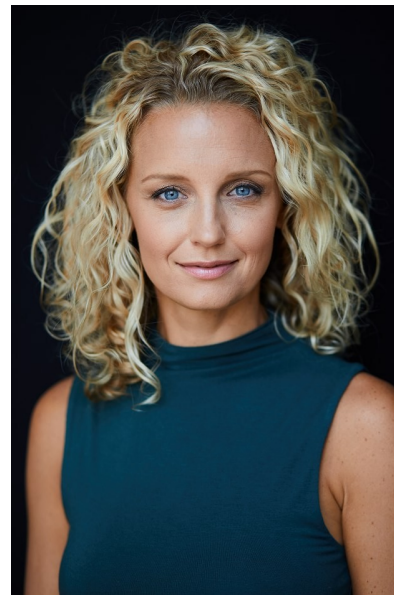

MISSY KNIGHT

Height 5'4" Bust 32" D Waist 27" Hips 36" Dress 2 US Shoe 7.5 US
Hair Blonde Eyes Blue

AMAX
TALENT / CREATIVE

307 Wilburn Street Nashville TN 37207
Tel: 615.321.6202 | Email: info@amaxtalent.com