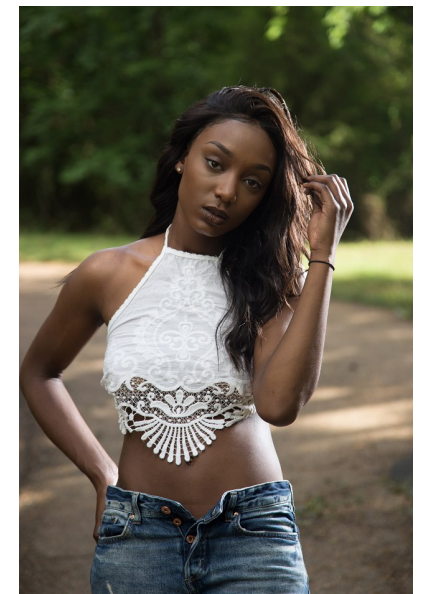

ERIN WILSON

Height 5'8" Bust 33" C Waist 25" Hips 36" Shoe 9.5 US Hair Dark Brown
Eyes Brown

AMAX
TALENT / CREATIVE

307 Wilburn Street Nashville TN 37207
Tel: 615.321.6202 | Email: info@amaxtalent.com