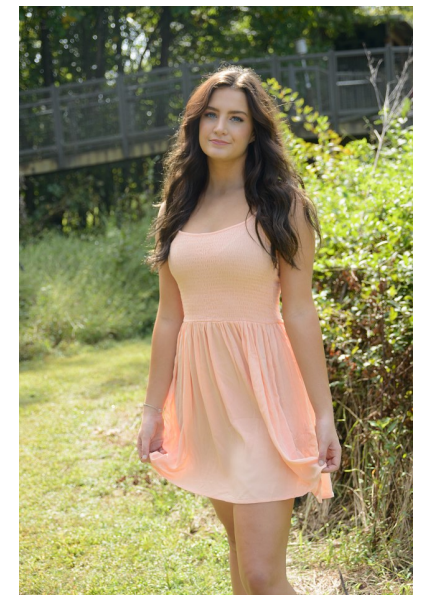

SAYLOR HODGES

Height 5'9.5" Bust 34" B Waist 29" Hips 40" Dress 6 US Shoe 8.5 US
Hair Brown Eyes Blue

AMAX

TALENT / CREATIVE

307 Wilburn Street Nashville TN 37207
Tel: 615.321.6202 | Email: info@amaxtalent.com