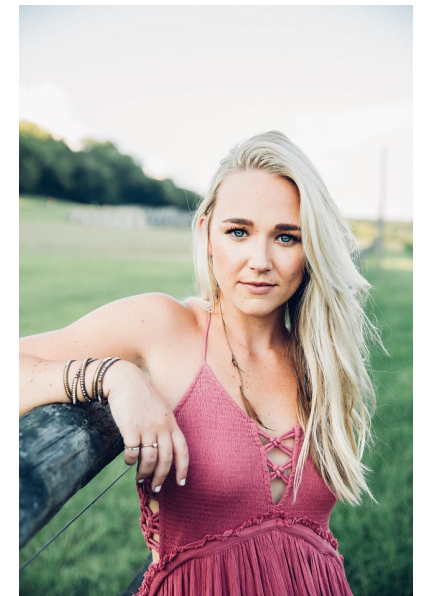

KATHLEEN REGAN

Height 5'3" Bust 31" B Waist 25" Hips 30" Dress 4-6 US Shoe 8.5 US  
Hair Blonde Eyes Blue

AMAX  
TALENT / CREATIVE

307 Wilburn Street Nashville TN 37207  
Tel: 615.321.6202 | Email: info@amaxtalent.com