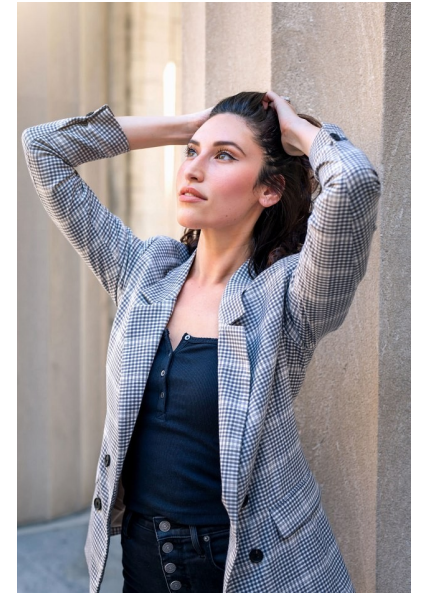

LAUREN PALEY

Height 5'8" Bust 32" B Waist 27" Hips 36.5" Dress 4-6 US Shoe 8 US
Hair Brown Eyes Hazel

AMAX
TALENT / CREATIVE

307 Wilburn Street Nashville TN 37207
Tel: 615.321.6202 | Email: info@amaxtalent.com